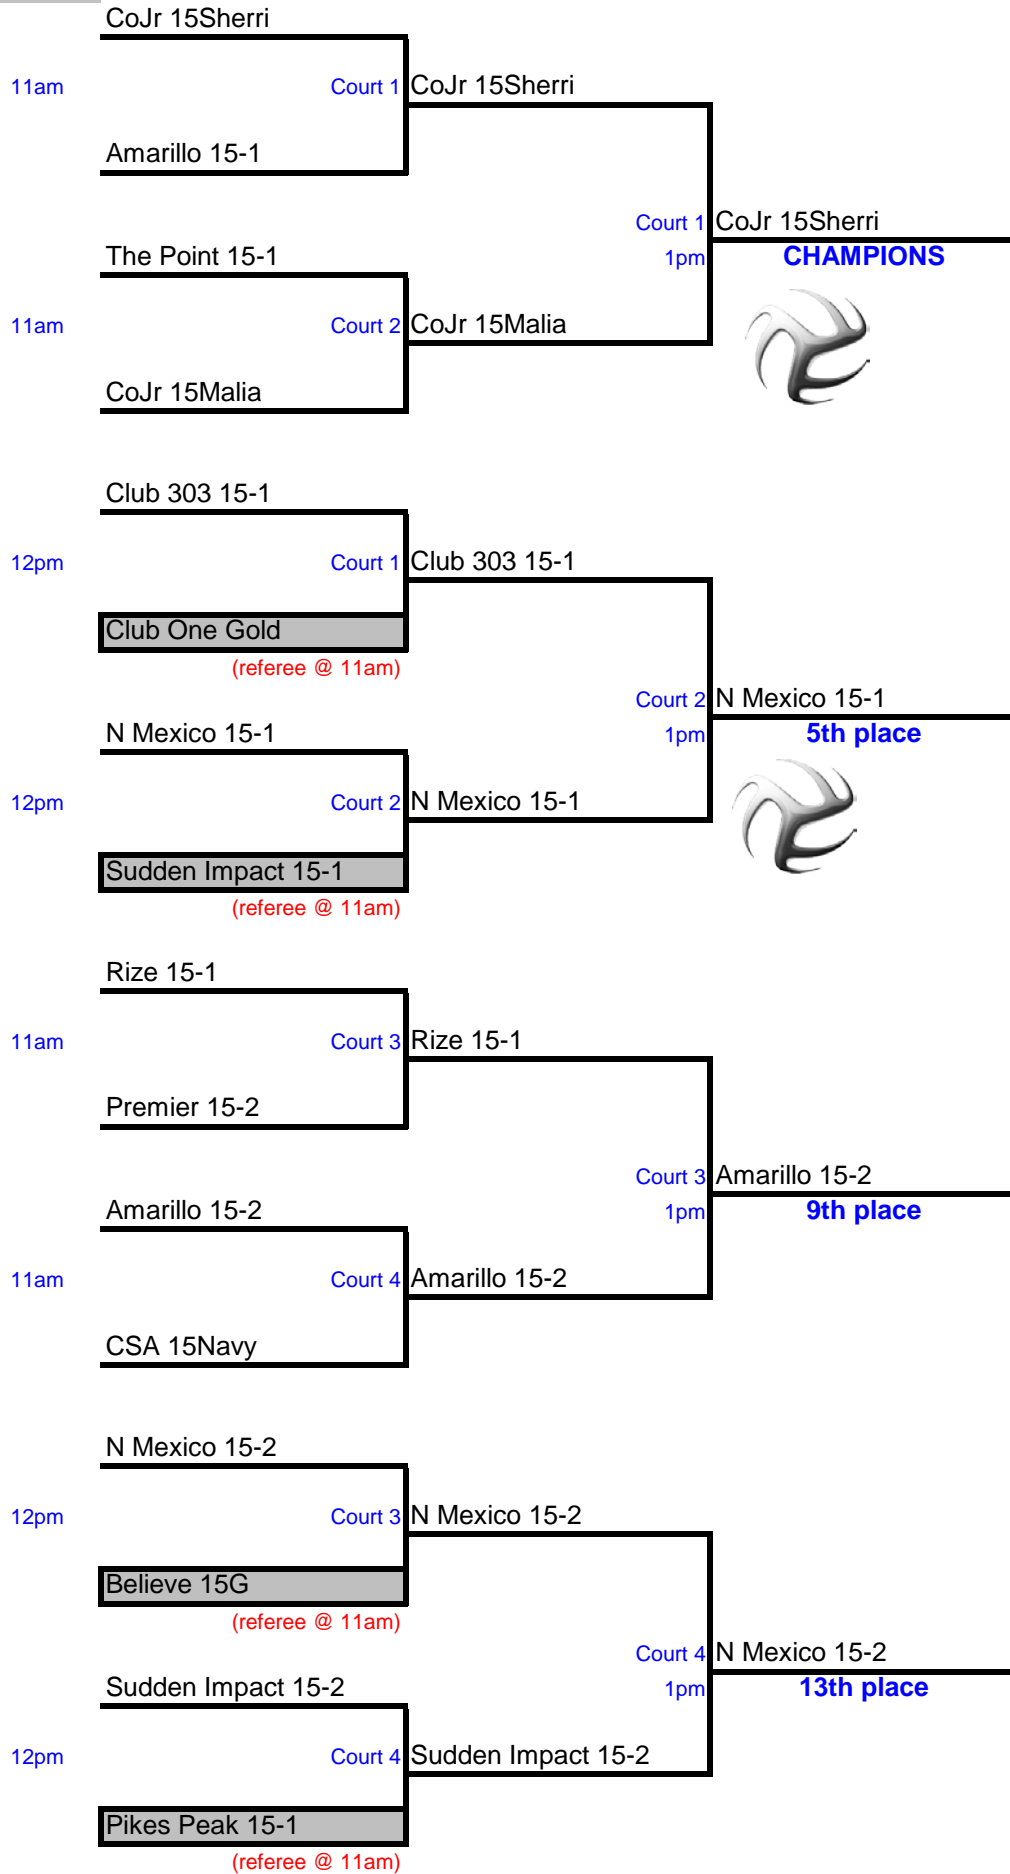

MONDAY Playoffs 16's

MONDAY Playoffs 15's

15's

MONDAY Playoffs 14's

14's	Sunday	Monday	
CoJr 14Matt			
	Court 1 Sunday	CoJr 14Matt	
Premier 14-1			
		Monday Court 4 9am	CoJr 14Matt
CoJr 14Cindy			CHAMPIONS
	Court 1 Sunday	CoJr 14Cindy	
Intensity 14s		(referee @ 8am)	
		Intensity 14s	
		Court 4 Monday 8am	Intensity 14s
		Premier 14-1	3rd place
Amarillo			
	Court 2 Sunday	Amarillo	
303 14-1			
		Monday Court 2 9am	Amarillo
N Mexico 14-1			5th place
	Court 2 Sunday	CSA 14 Navy	
CSA 14 Navy		(referee @ 8am)	
		303 14-1	
		Court 2 Monday 8am	N Mexico 14-1
		N Mexico 14-1	7th place
N Mexico 14-2			
	Court 4 Sunday	N Mexico 14-2	
Believe 14Gold			
		Monday Court 4 9am	Sudden Impact
Sudden Impact			9th place
	Court 4 Sunday	Sudden Impact	
Premier 14-2		(referee @ 8am)	
		Believe 14Gold	
		Court 4 Monday 8am	Premier 14-2
		Premier 14-2	11th place

MONDAY Playoffs 13's