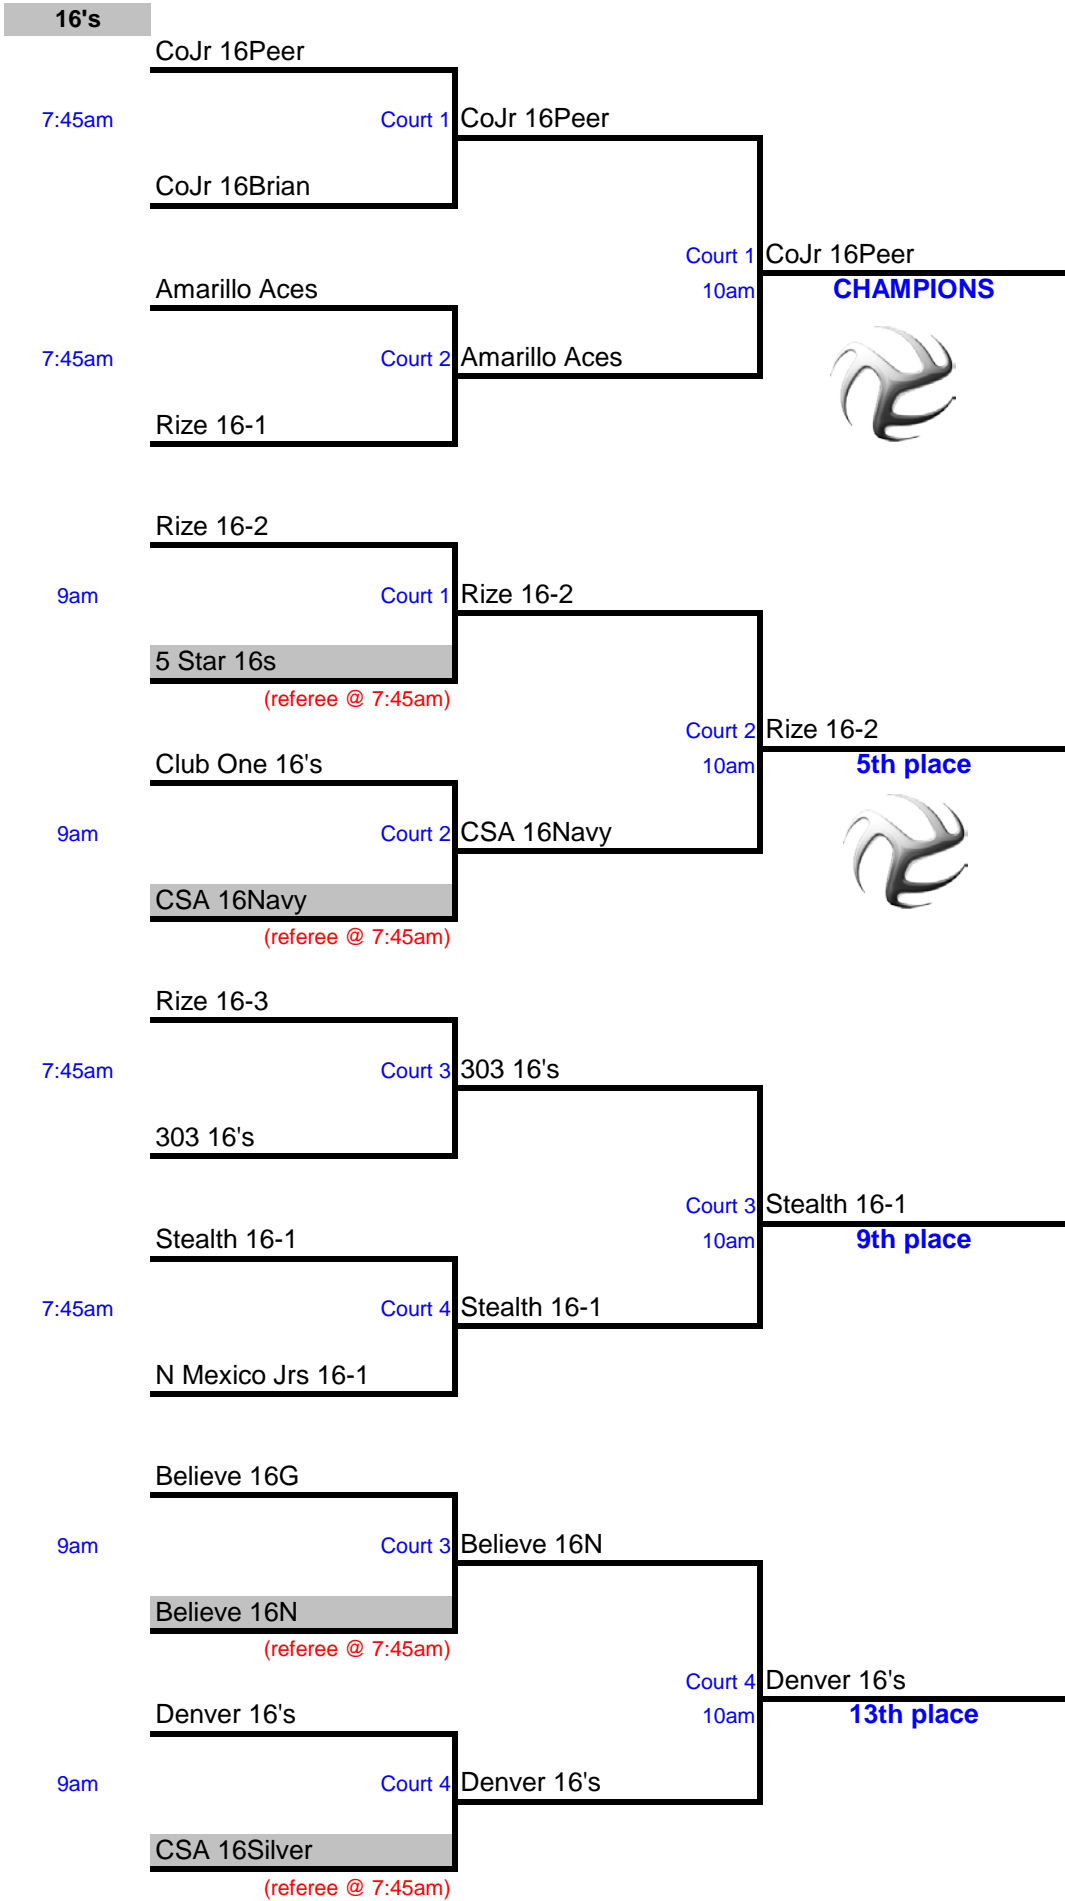

MONDAY Playoffs 16's

MONDAY Playoffs 15's

15's

MONDAY Playoffs 14's

14's	Sunday	Monday	
CoJr 14Matt			
	Court 1 Sunday	CoJr 14Matt	
Premier 14-1			
		Monday Court 4 9am	CoJr 14Matt
CoJr 14Cindy			CHAMPIONS
	Court 1 Sunday	CoJr 14Cindy	
Intensity 14s		(referee @ 8am)	
		Intensity 14s	
		Court 4 Monday 8am	Intensity 14s
		Premier 14-1	3rd place
Amarillo			
	Court 2 Sunday	Amarillo	
303 14-1			
		Monday Court 2 9am	Amarillo
N Mexico 14-1			5th place
	Court 2 Sunday	CSA 14 Navy	
CSA 14 Navy		(referee @ 8am)	
		303 14-1	
		Court 2 Monday 8am	N Mexico 14-1
		N Mexico 14-1	7th place
N Mexico 14-2			
	Court 4 Sunday	N Mexico 14-2	
Believe 14Gold			
		Monday Court 4 9am	Sudden Impact
Sudden Impact			9th place
	Court 4 Sunday	Sudden Impact	
Premier 14-2		(referee @ 8am)	
		Believe 14Gold	
		Court 4 Monday 8am	Premier 14-2
		Premier 14-2	11th place

MONDAY Playoffs 13's